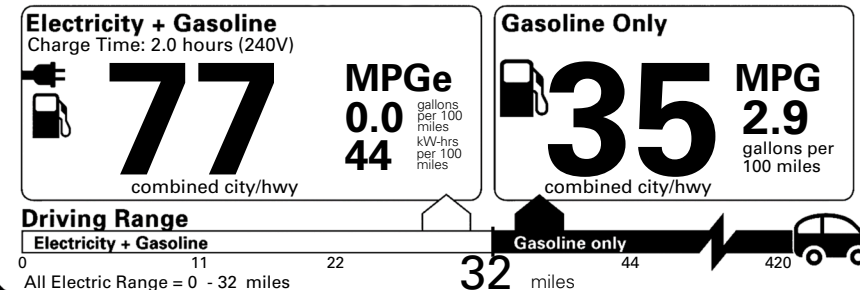

## EPA DOT Fuel Economy and Environment

Plug-In Hybrid Vehicle Electricity-Gasoline

**Fuel Economy** Small SUVs range from 14 to 125 MPGe. The best vehicle rates 146 MPGe.

**You save \$2,250** in fuel costs over 5 years compared to the average new vehicle.